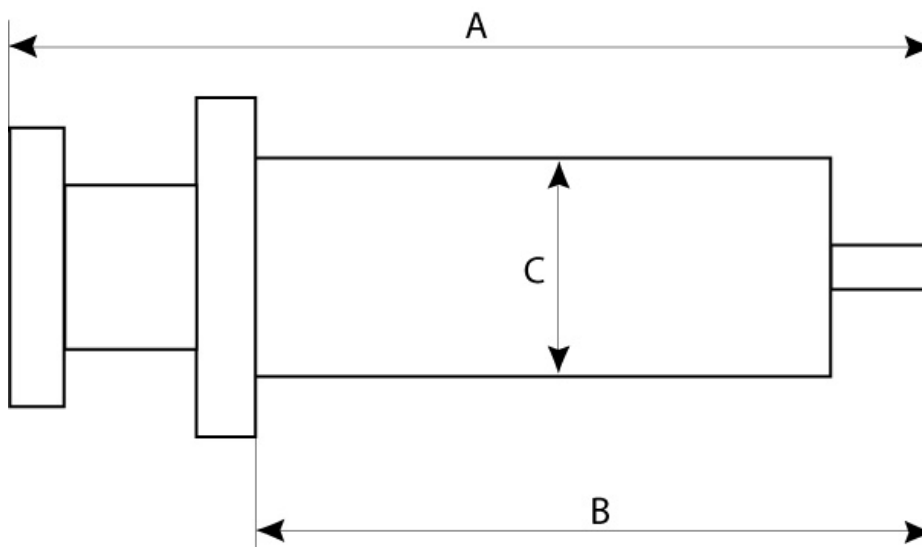

## Model 155

### GENERAL DIMENSIONS

Cat. No.	Volume	Overall length	Cylinder length	Outside diameter
155.0501	1 mL	86	72	9.5
155.0502	2 mL	88	72	11.7
155.0505	5 mL	109	90	14.7
155.0510	10 mL	133	110	18.0
155.0520	20 mL	148	126	23.7
155.0530	30 mL	165	137	27.0
155.0550	50 mL	174	147	32.5
155.05100	100 mL	220	183	39.0
155.05150	150 mL	228	186	48.0
155.05250	250 mL	303	255	48.0

- Borosilicate glass
- Metal Luer Lock Nozzle
- Dimensions are in millimeters

Glass syringes 155\_0912